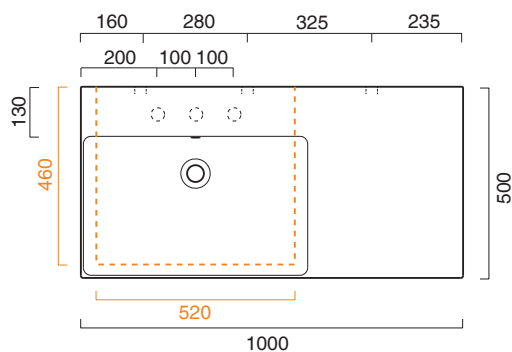

CE EN 14688 - CL20