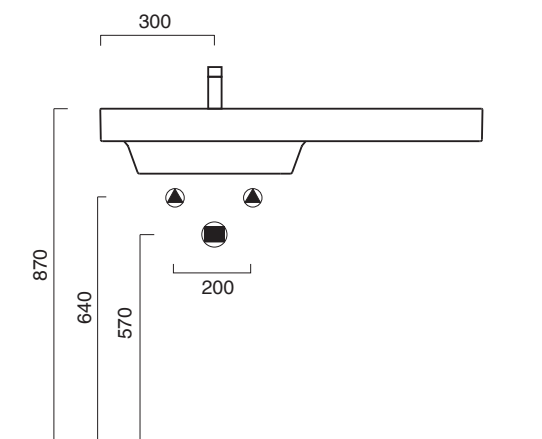

CE EN 14688 - CL20