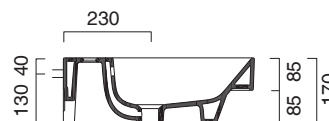

CE EN 14688 - CL20