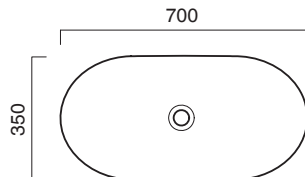

Tutti i diritti sulla presente scheda appartengono a Ceramica Catalano S.p.A. in via esclusiva. È vietata la copia, la pubblicazione, la distribuzione o la riproduzione (anche parziale), se non autorizzata per iscritto.
All rights in the present form belong exclusively to Ceramica Catalano S.p.A. It is strictly forbidden to copy, publish, distribute or reproduce it (including any partial reproduction), without prior written permission.